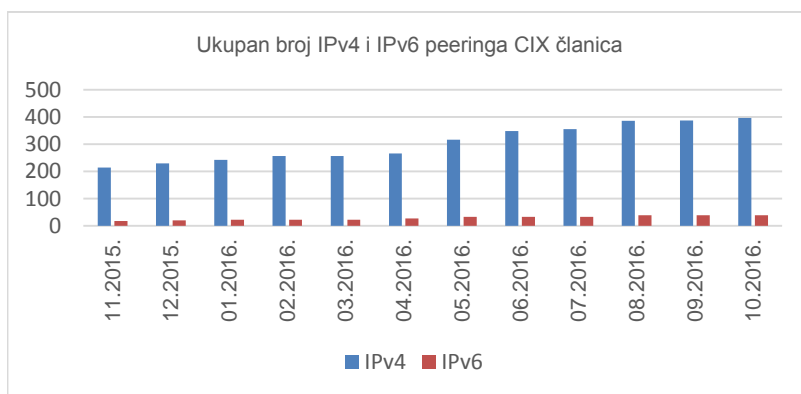

Ukupan broj IPv4 *peering* ugovora na dan 31.10.2016. iznosi **397**, a IPv6 *peering* ugovora **39**. Aktualna *peering* matrica nalazi se na <http://www.cix.hr/usluge/peering-matrica>