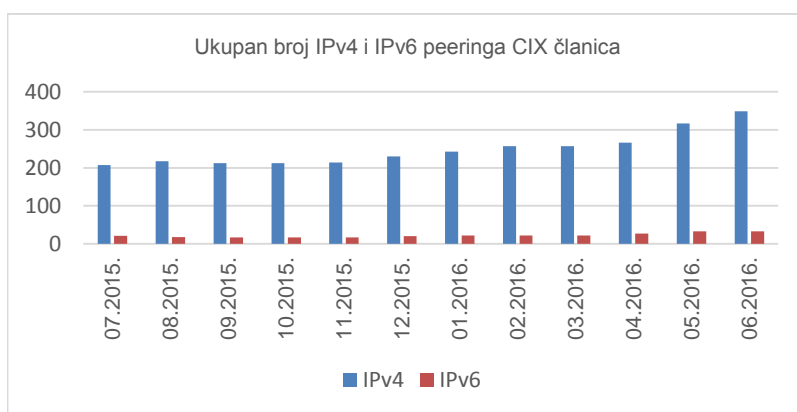

Ukupan broj IPv4 peering ugovora na dan 30.6.2016. iznosi **349**, a IPv6 peering ugovora **33**. Aktualna peering matrica nalazi se na <http://www.cix.hr/usluge/peering-matrica>