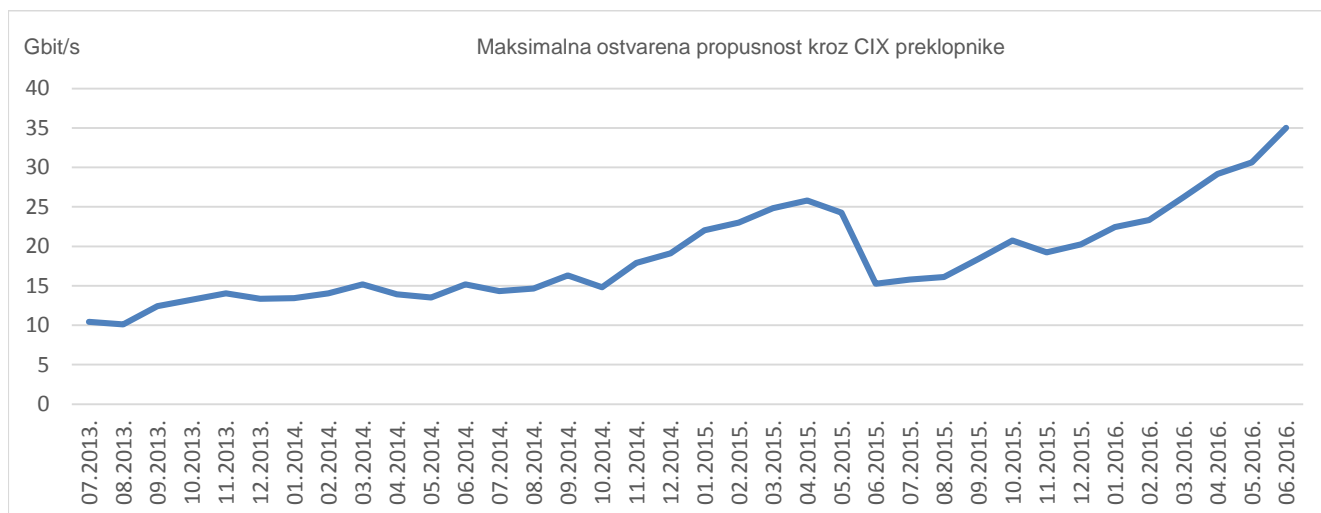

Maksimalna ostvarena propusnost kroz CIX preklopnike u lipnju iznosila je **35,01 Gbit/s**.