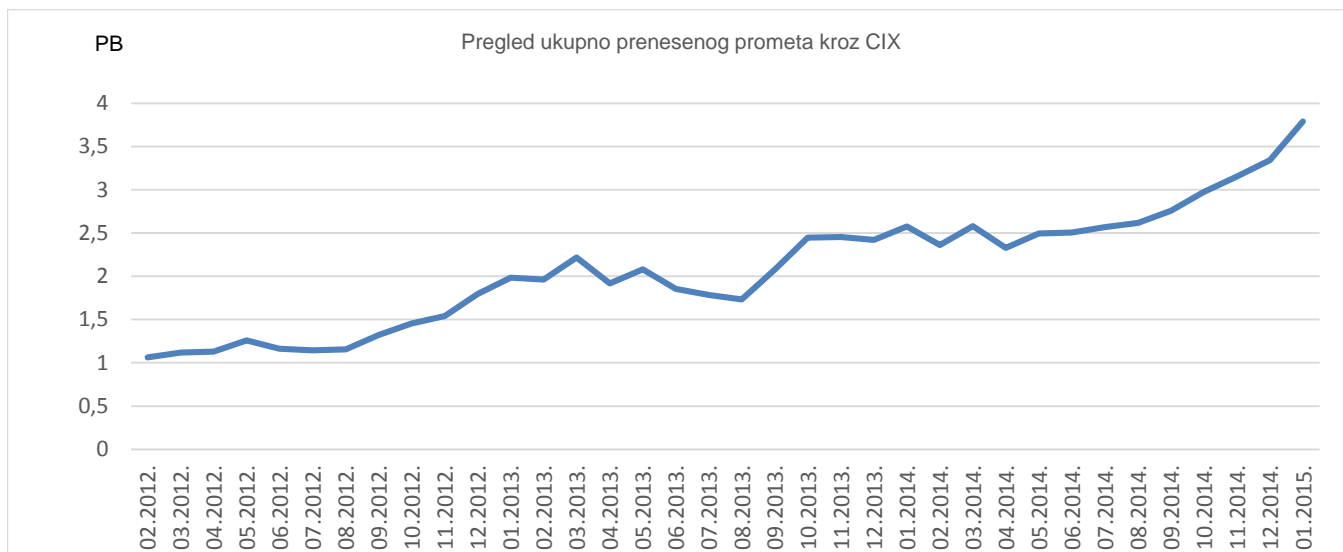

Route serveri

Dostupnost *route* servera za siječanj iznosila je 100%. Preko *route* servera IPv4 *peeringe* ostvaruje 26 članica, a IPv6 *peeringe* 9 članica.

Popis članica CIX-a

- Akton d.o.o. (AS 25467)
- Amis Telekom (AS 29485)
- B.net Hrvatska (AS 31012)
- BTnet (AS 1886)
- CARNet (AS 2108)
- Google (AS 36040)
- H1 Telekom (AS 34748)
- HEP (AS 25328)
- HRT (AS 6794)
- Hrvatski Telekom (AS 5391)
- Iskon Internet (AS 13046)
- Magic Telekom (AS 44377)
- Metronet telekomunikacije (AS 35549)
- Metronet d.o.o. (AS 57736)
- Ministarstvo uprave (AS41336)
- Odašiljači i veze (AS 48797)
- Omonia (AS 44306)
- Optika kabel TV (AS 41454)
- Optima Telekom (AS 34594)
- Podatkovni centar Križ (AS 61211)
- rPeer Inc. (AS 198492)
- SoftNET (AS 9119)
- Stelkom d.o.o. (AS 43061)
- Styria IT Solutions (AS 51577)
- Terrakom (AS 34362)
- VeriSign (AS 26415)
- VIPnet (AS 12810)

Ukupno preneseni promet kroz CIX preklopnik u siječnju iznosi **3789,2 TB**. Na [web-stranici http://www.cix.hr/cix_promet.html](http://www.cix.hr/cix_promet.html) nalaze se podaci o tekućem prometu ostvarenom preko središnjeg preklopnika CIX-a.