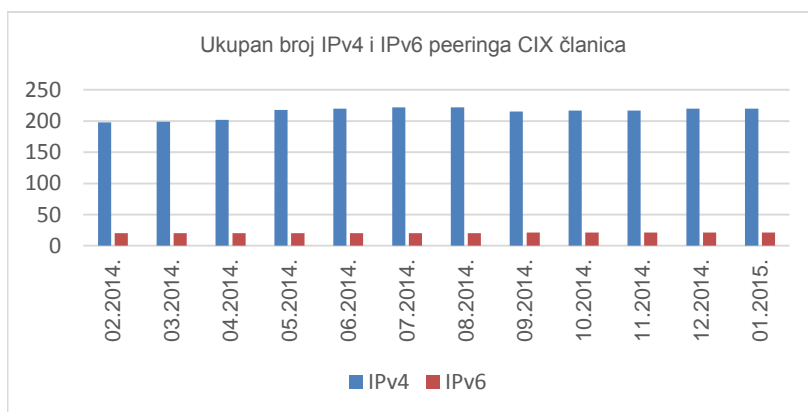

Ukupan broj IPv4 *peering* ugovora na dan 31.1.2015. iznosi **220**, a IPv6 *peering* ugovora **21**. Aktualna *peering* matrica nalazi se na www.cix.hr/cix_peering_matrica.html